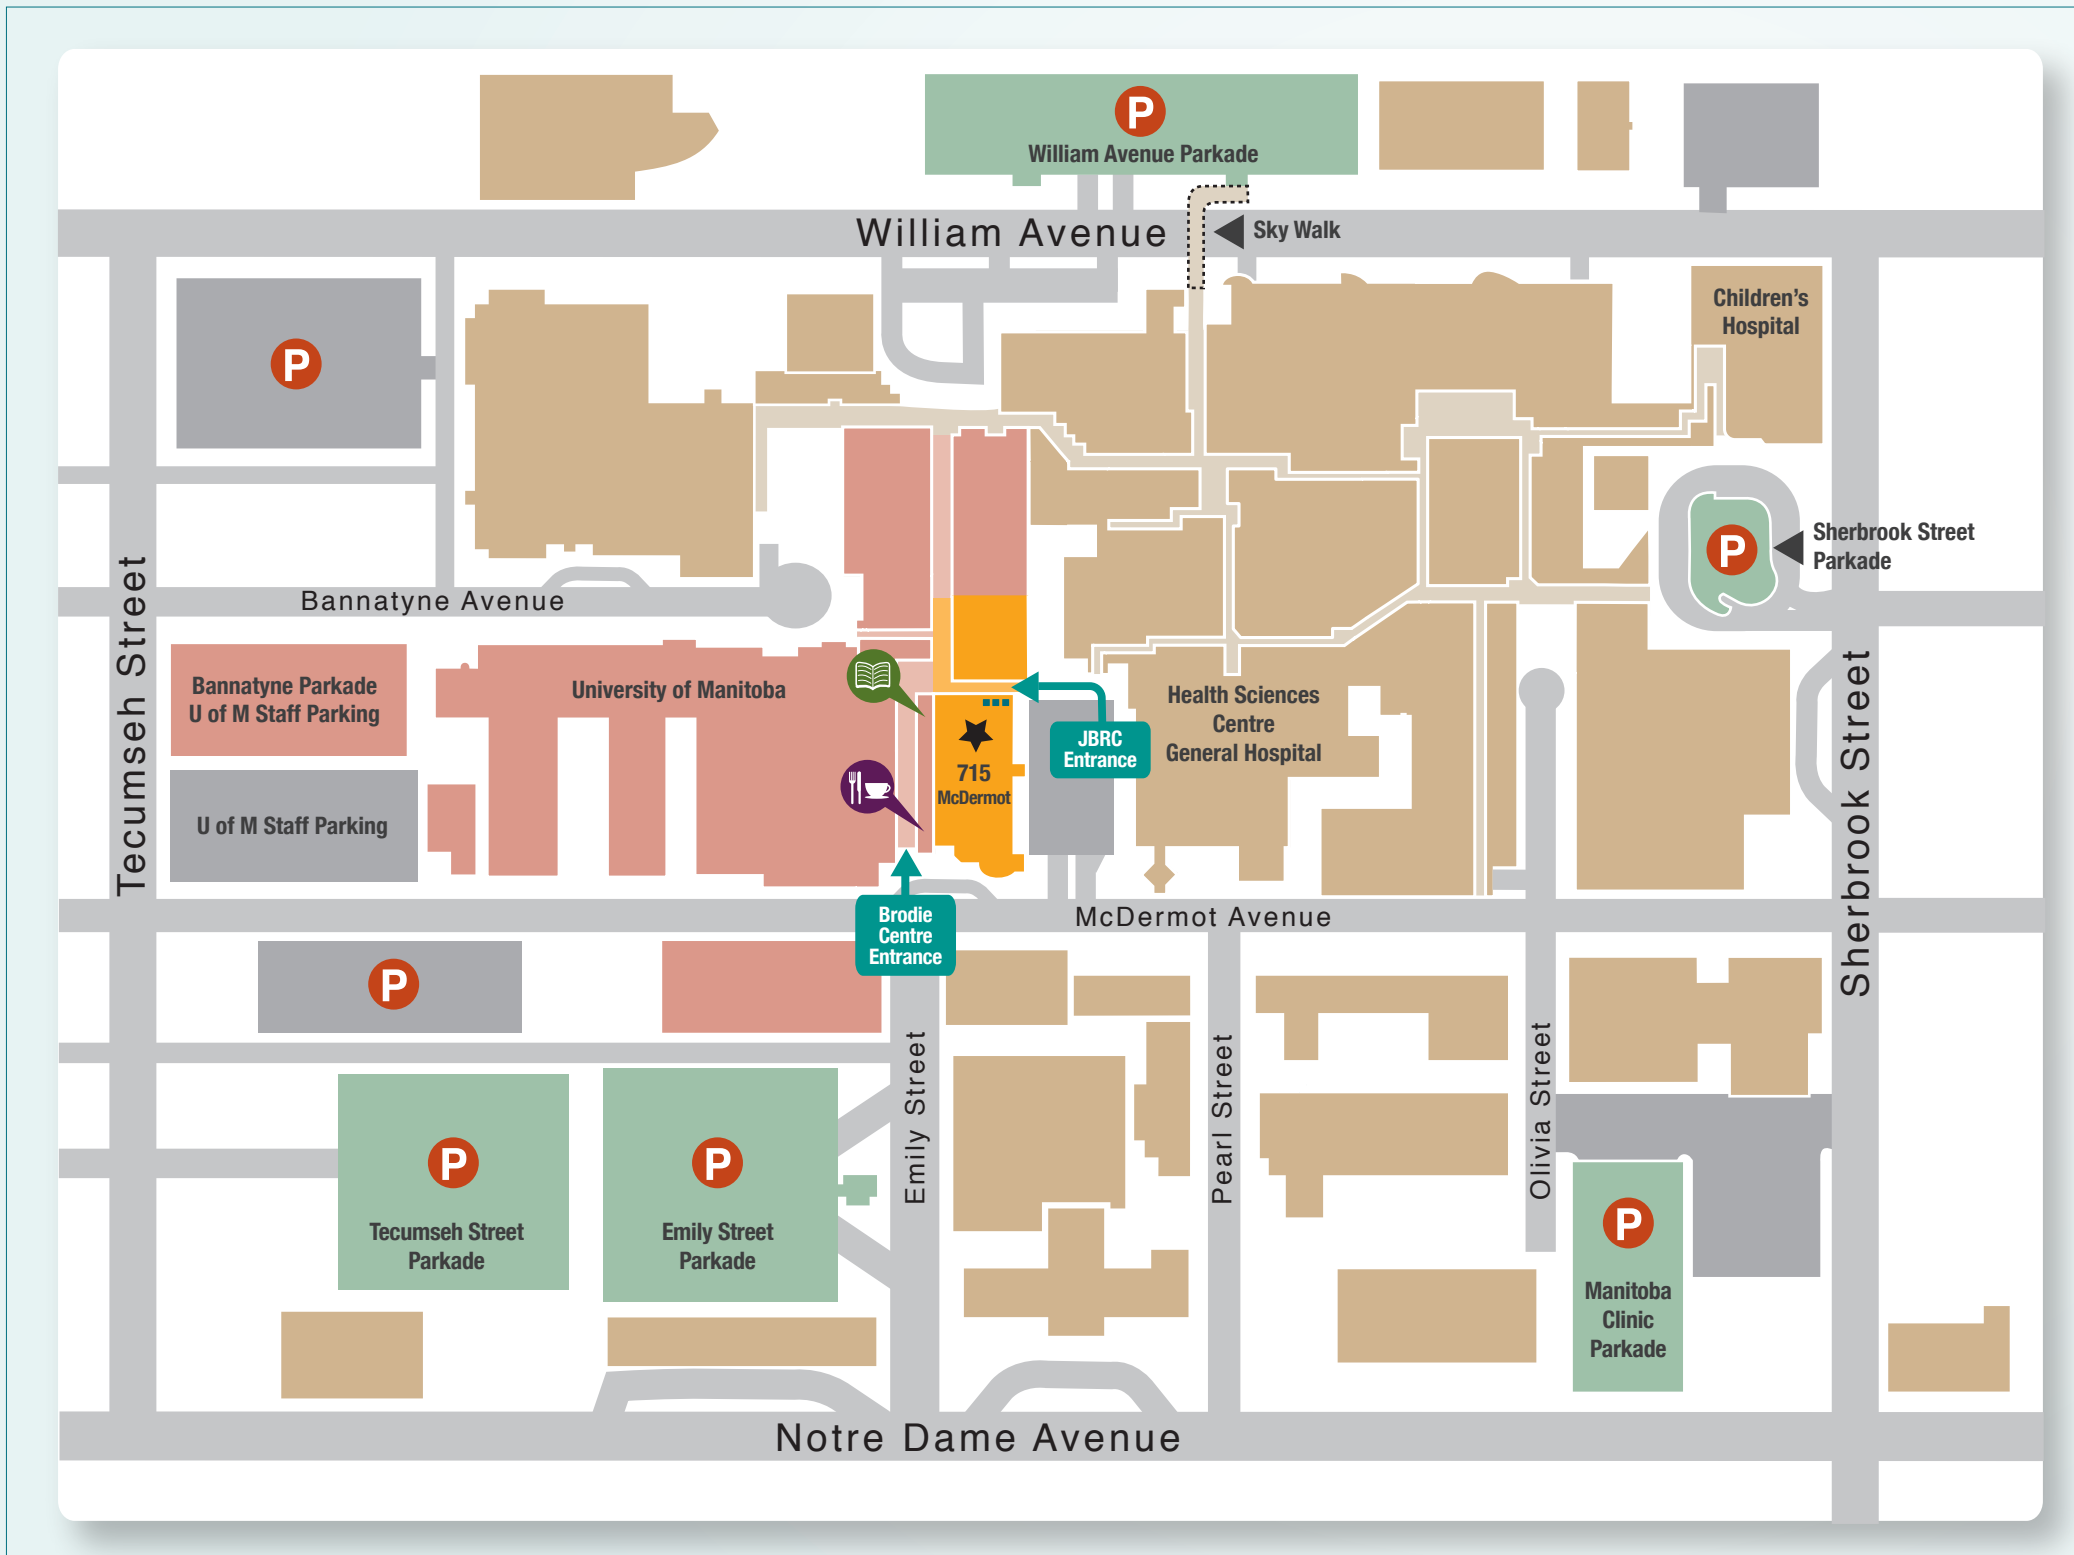

Manitoba Institute of Child Health

LOCATION AND PARKING MAP

Legend

- 
Manitoba Institute of Child Health,
 John Buhler Research Centre (JBRC), Floors 5 and 6,
 Reception on 5th Floor

- 
 Elevators

- 
 University of Manitoba Health Sciences Bookstore

- 
 Espresso's, Pita Pit, Tim Horton's

- 
 Parkade Parking

- 
 Meter Parking